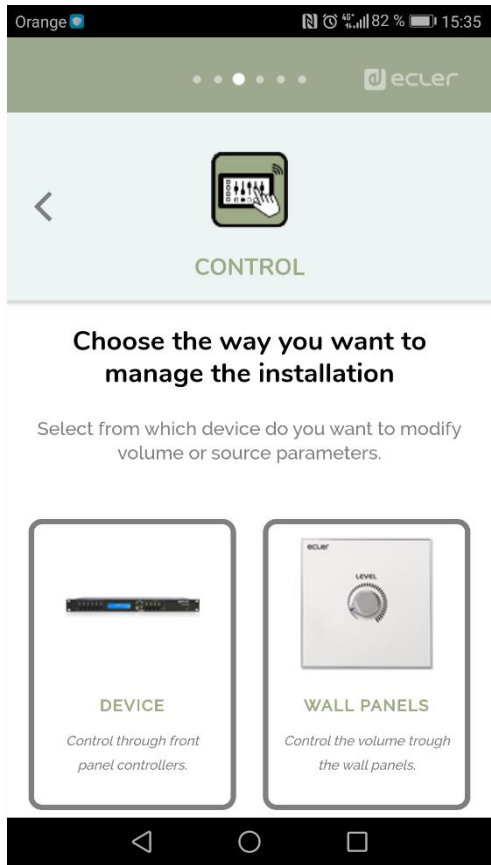

Include the zone's number (2-16)

✓
If the areas have a different surface, tick the checkbox, you will have to indicate each of them surface and height

Control

Choose the way to control your installation.