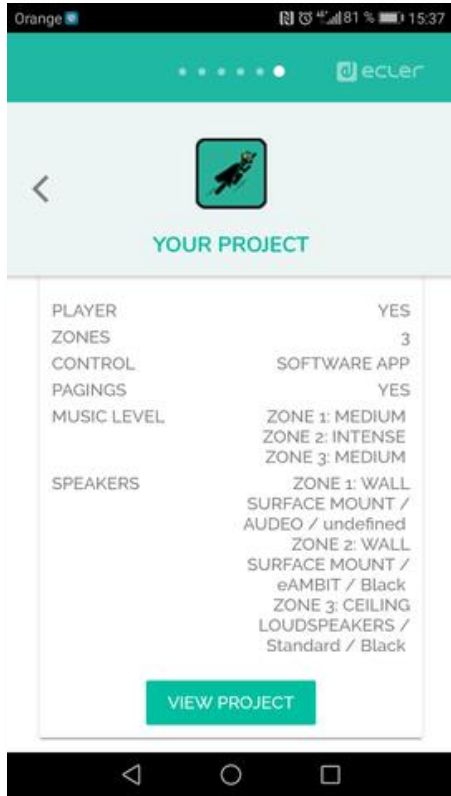

You have 4 options:

- Device's front panel
- Wall panels
- Mobile app (Ecler pilot)
- Tailored User control panels (EclerNet Manager)

Paging stations

Select whether or not you need a paging station

PAGING STATIONS

In Ceiling

Wall Surface Mount

Specialized

Speakers

Select the loudspeaker color

Overview of your project

DONE!

We provide a personalized list of Ecler products for your installation:

- Music player*
- Control*
- Amplifiers
- Processor*
- Loudspeakers

* If it's necessary

Send it by email

Change the name of your project: store, restaurant, bar...

Add more emails!

Tipo	Producto	Unidades
Sistema de control	WPNETTOUCH	1
Reproductor	ePLAYER1	1
Paging	MPAGE1r	1
Amplificador	eHSA2-150	1
Matriz	MIMO88SG	1
Altavoces	eUC106	2
Altavoces	eAMBIT106	4