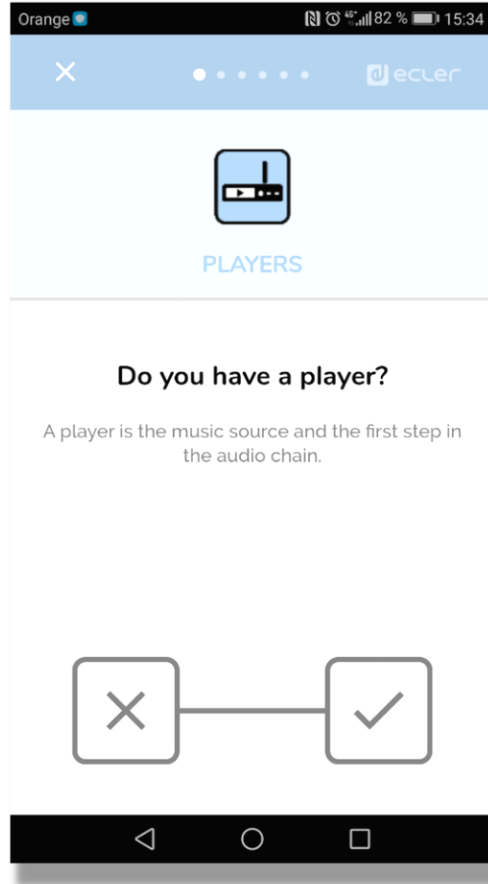

Android navigation bar

Change your language and password in PROFILE tab

Let's go!

First of all...do we have a music player?

If you do not have an audio player, the system will add an ePLAYER1 to the project