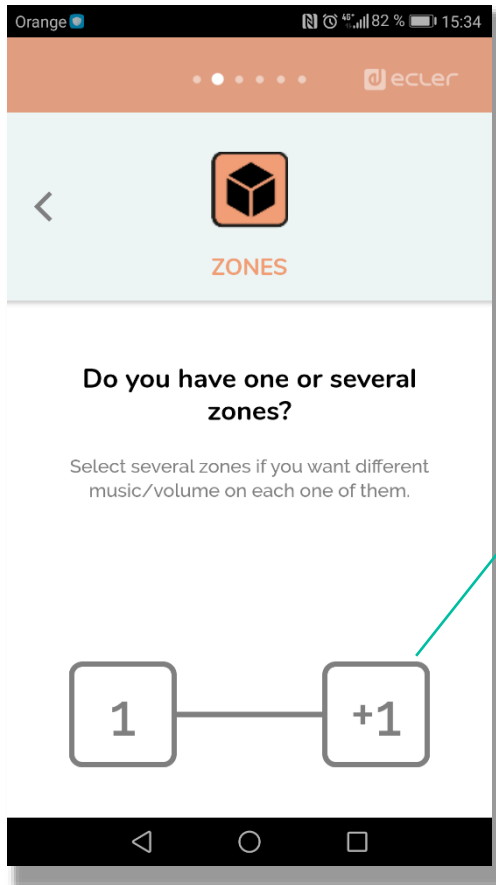

Android navigation bar

Change your language and password in PROFILE tab

Let's go!

First of all...do we have a music player?

If you do not have an audio player, the system will add an ePLAYER1 to the project

Zones

How many different zones do we need to sound?

If it is 1 zone, indicate the surface

(1-500m²)

And the height **(3-10m).**

✓ IMPORTANT!
Tick False ceiling if you be able to install in ceiling speakers

Include the zone's number (2-16)

✓
If the areas have a different surface, tick the checkbox, you will have to indicate each of them surface and height

Control

Choose the way to control your installation.