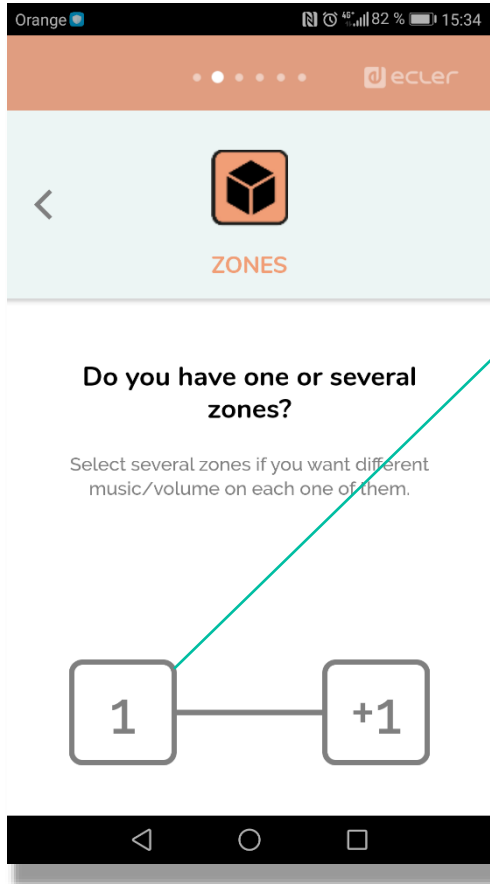

Android navigation bar

Change your language and password in PROFILE tab

Let's go!

First of all...do we have a music player?

If you do not have an audio player, the system will add an ePLAYER1 to the project

Zones

How many different zones do we need to sound?

If it is 1 zone, indicate the surface

(1-500m²)

And the height **(3-10m).**

✓ IMPORTANT!
Tick False ceiling if you be able to install in ceiling speakers