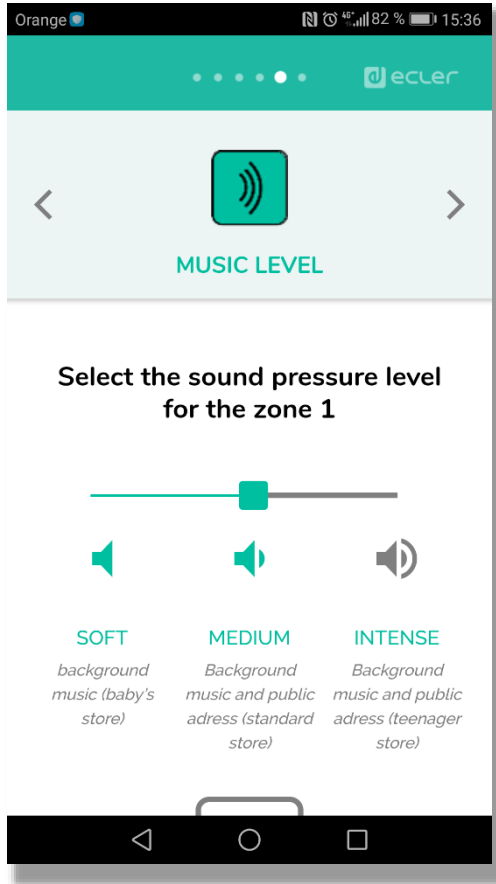

Include the zone's number (2-16)

✓
If the areas have a different surface, tick the checkbox, you will have to indicate each of them surface and height

Control

Choose the way to control your installation.

You have 4 options:

- Device's front panel
- Wall panels
- Mobile app (Ecler pilot)
- Tailored User control panels (EclerNet Manager)

Paging stations

Select whether or not you need a paging station

PAGING STATIONS

MPAGE1r
Desktop Paging Station

MPAGE4
Desktop Paging Station

eMPAGE
Digital Paging Station

Music level

Select between 3 different sound intensity, you can choose a sound level for each zone:

- Soft (baby store)
- Medium (standard store)
- Intenso (teenager store)