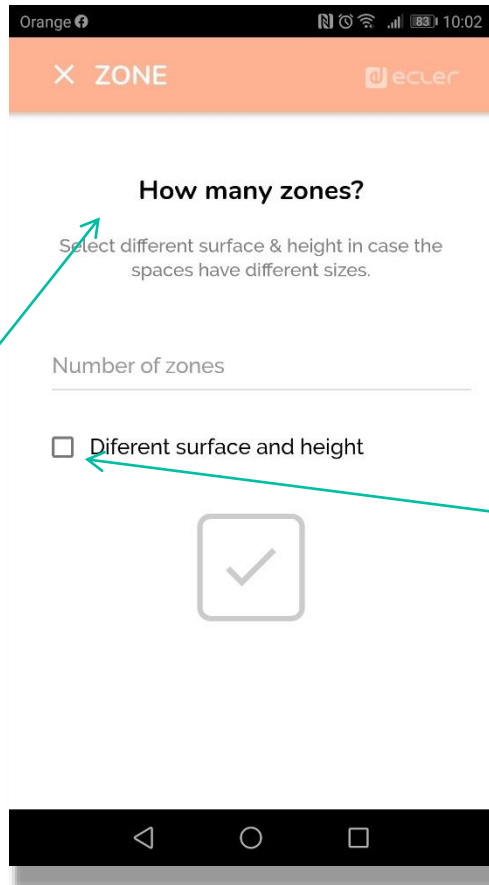

Zones

How many different zones do we need to sound?

If it is 1 zone, indicate the surface

(1-500m²)

And the height **(3-10m).**

✓ IMPORTANT!
Tick False ceiling if you be able to install in ceiling speakers

Include the zone's number (2-16)

✓
If the areas have a different surface, tick the checkbox, you will have to indicate each of them surface and height

Control

Choose the way to control your installation.