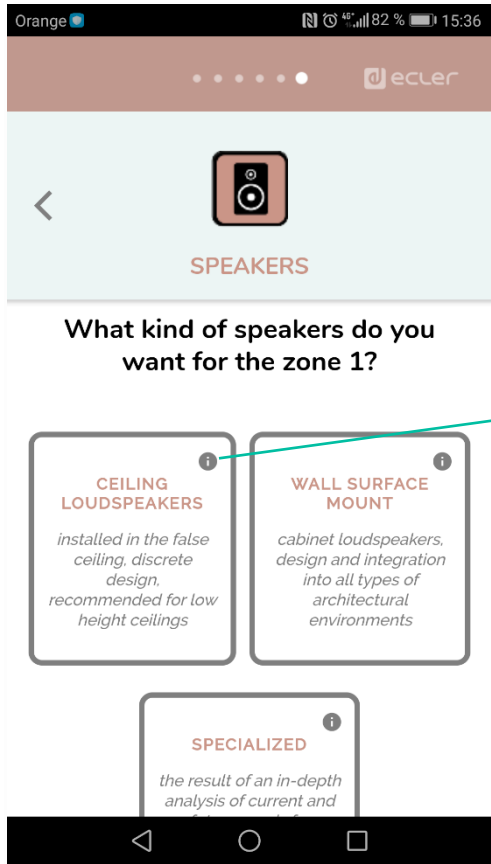

You have 4 options:

- Device's front panel
- Wall panels
- Mobile app (Ecler pilot)
- Tailored User control panels (EclerNet Manager)

Paging stations

Select whether or not you need a paging station

PAGING STATIONS

MPAGE1r
Desktop Paging Station

MPAGE4
Desktop Paging Station

eMPAGE
Digital Paging Station

Music level

Select between 3 different sound intensity, you can choose a sound level for each zone:

- Soft (baby store)
- Medium (standard store)
- Intenso (teenager store)

Speakers

Ceiling loudspeakers:
Discreet design, recommended for low height ceilings

Wall Surface mount:
Cabinets with surface mount included

Specialized:
Pendant speakers, to install in corners, or in light rails