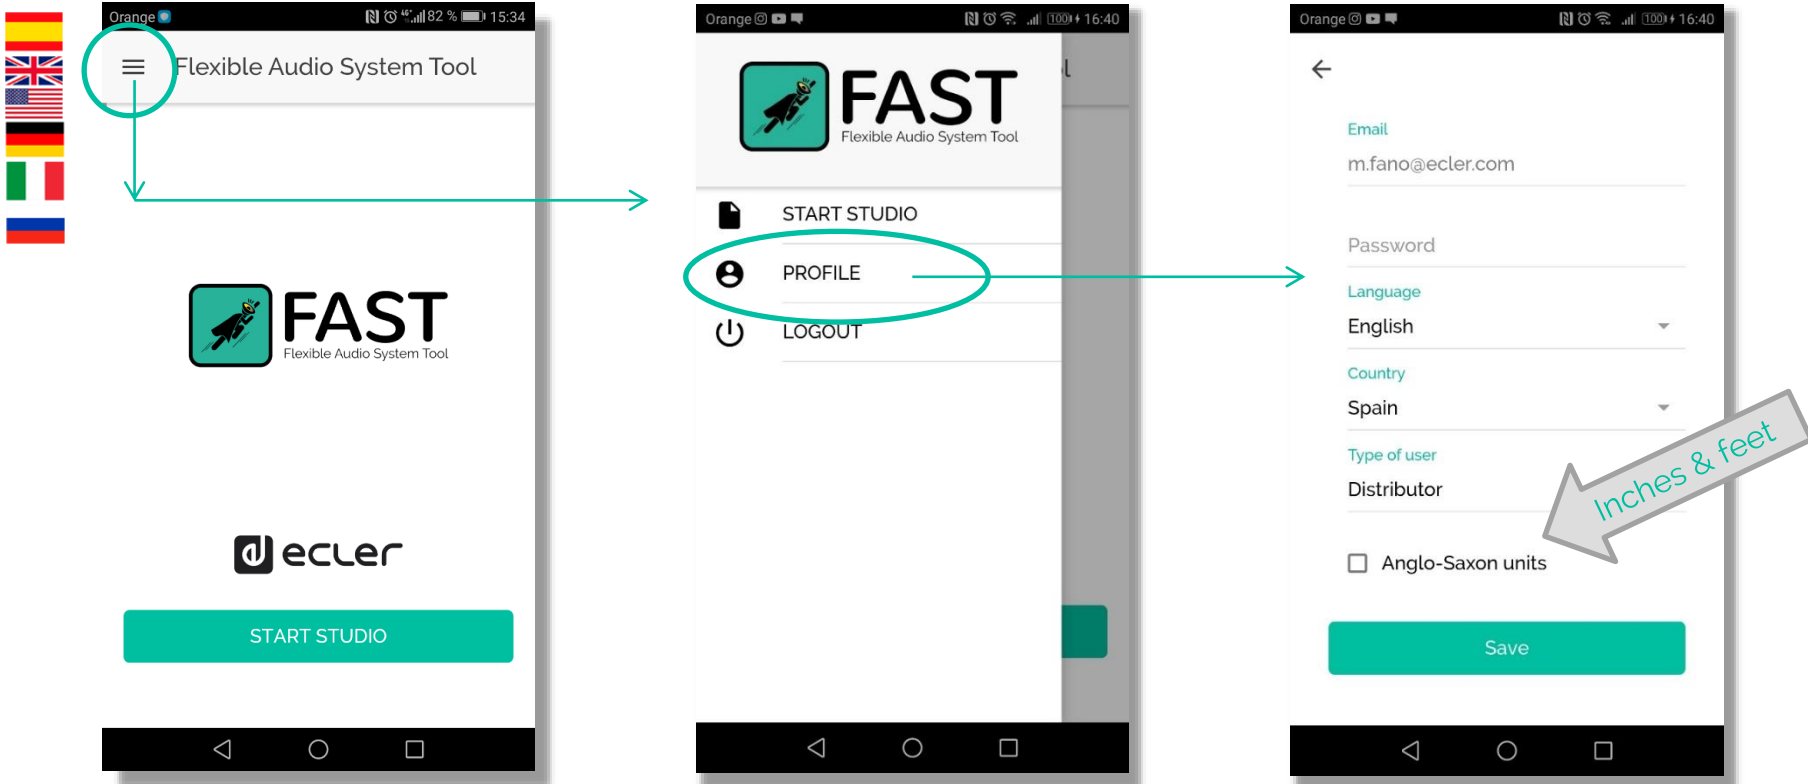

←

Email _____

Type of user

Distributor

Installer

Other

CANCEL OK

CREATE ACCOUNT

Android navigation bar

Change your language and password in PROFILE tab

Let's go!

First of all...do we have a music player?

If you do not have an audio player, the system will add an ePLAYER1 to the project