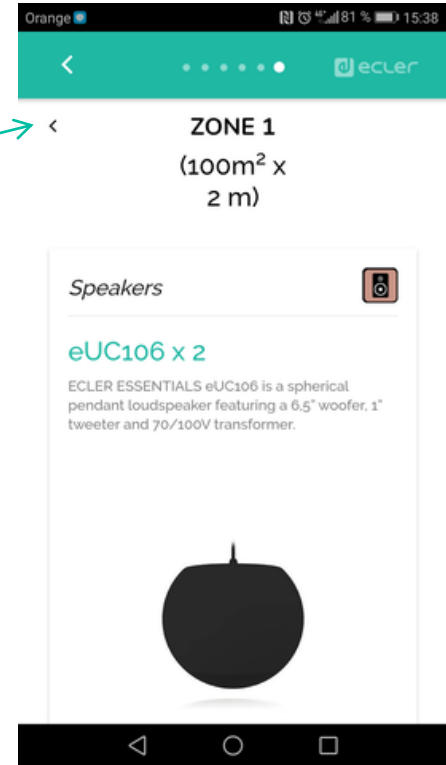

VIEW PROJECT
And swipe to
right to see the
recommended
number of
speakers

Project

Tip:

Click on the PDF in the bottom right corner to download the data sheet from the Ecler website.

VIEW PROJECT
And swipe left to
right to check all
the
recommended
products