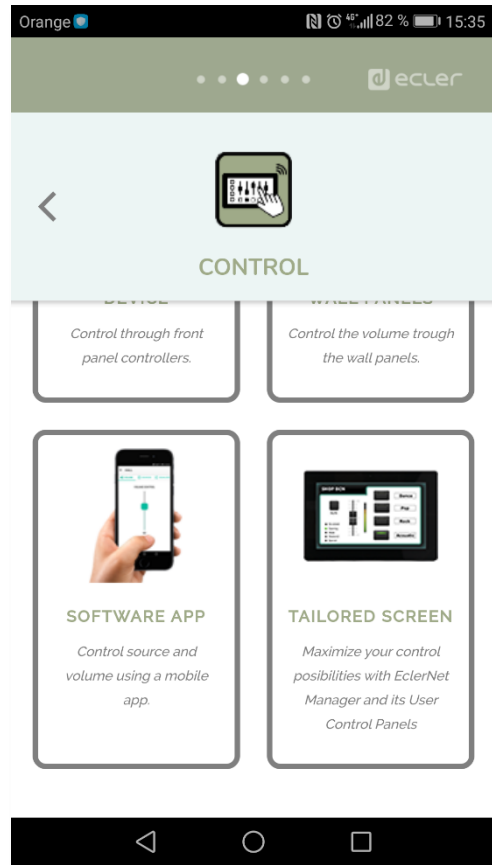

Android navigation bar

Change your language and password in PROFILE tab

Let's go!

First of all...do we have a music player?

If you do not have an audio player, the system will add an ePLAYER1 to the project

Zones

How many different zones do we need to sound?

If it is 1 zone, indicate the surface

(1-500m²)

And the height **(3-10m).**

✓ IMPORTANT!
Tick False ceiling if you be able to install in ceiling speakers

Include the zone's number (2-16)

✓
If the areas have a different surface, tick the checkbox, you will have to indicate each of them surface and height

Control

Choose the way to control your installation.

You have 4 options:

- Device's front panel
- Wall panels
- Mobile app (Ecler pilot)
- Tailored User control panels (EclerNet Manager)

Paging stations

Select whether or not you need a paging station

PAGING STATIONS