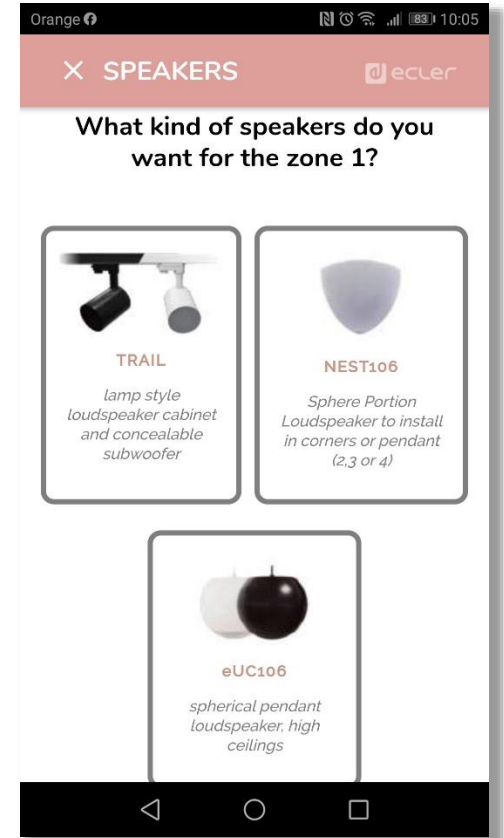

Specialized