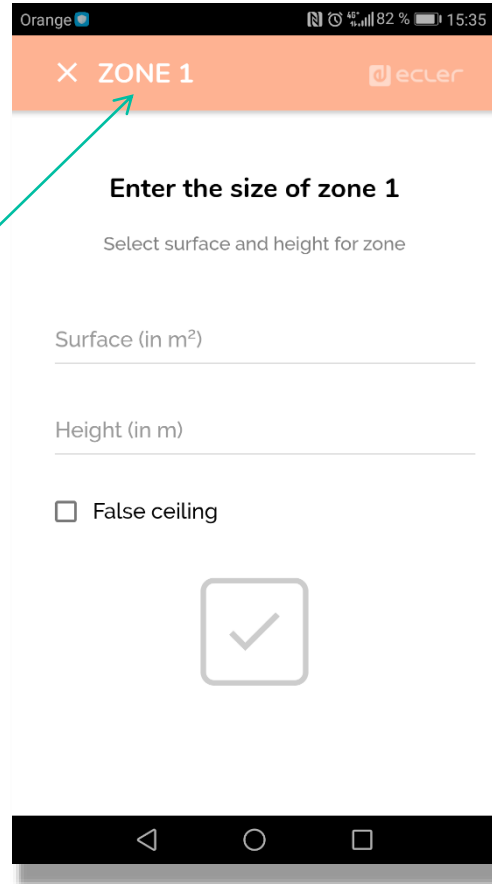

Zones

How many different zones do we need to sound?

If it is 1 zone, indicate the surface

(1-500m²)

And the height **(3-10m).**

✓ IMPORTANT!
Tick False ceiling if you be able to install in ceiling speakers