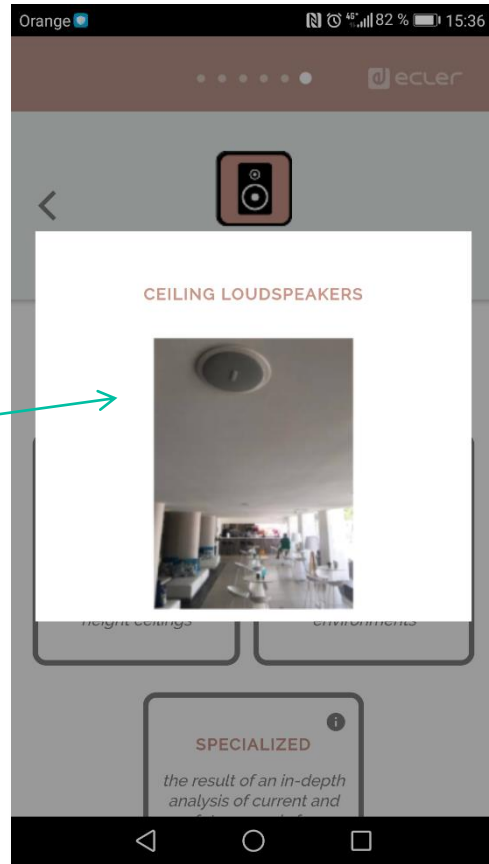

You have 4 options:

- Device's front panel
- Wall panels
- Mobile app (Ecler pilot)
- Tailored User control panels (EclerNet Manager)

Paging stations

Select whether or not you need a paging station

PAGING STATIONS

MPAGE1r
Desktop Paging Station

MPAGE4
Desktop Paging Station

eMPAGE
Digital Paging Station

Music level

Select between 3 different sound intensity, you can choose a sound level for each zone:

- Soft (baby store)
- Medium (standard store)
- Intenso (teenager store)

Speakers

Ceiling loudspeakers:
Discreet design, recommended for low height ceilings

Wall Surface mount:
Cabinets with surface mount included

Specialized:
Pendant speakers, to install in corners, or in light rails