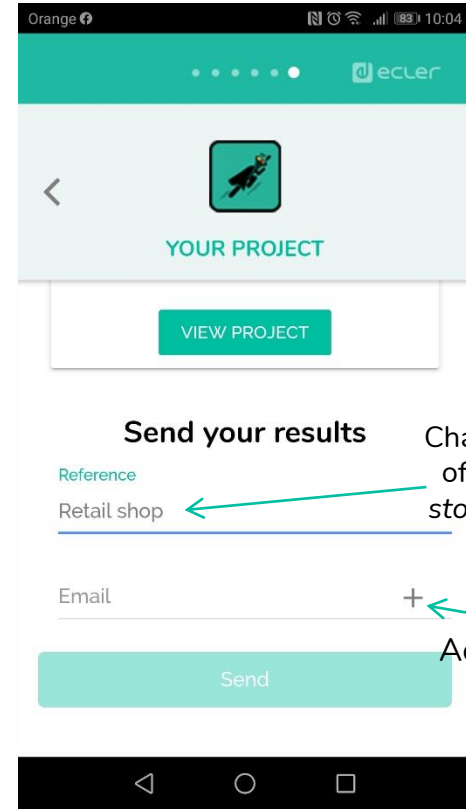

Send it by email

Change the name of your project: store, restaurant, bar...

Add more emails!