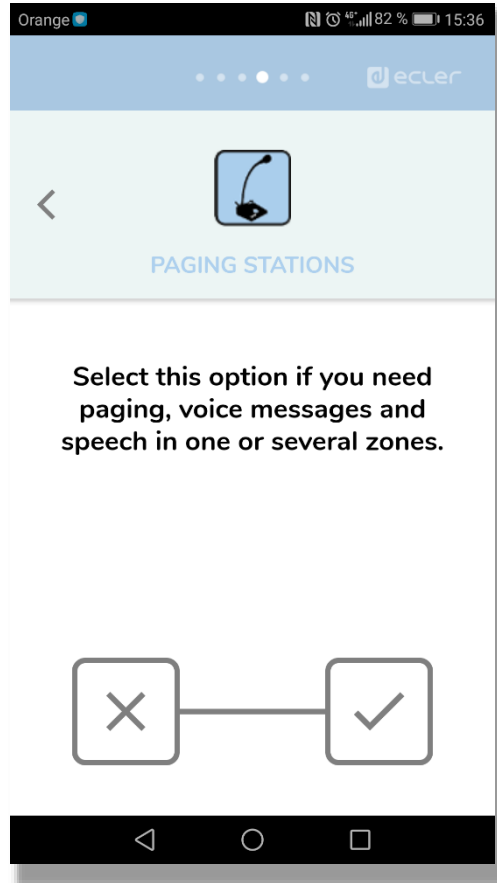

Include the zone's number (2-16)

✓
If the areas have a different surface, tick the checkbox, you will have to indicate each of them surface and height

Control

Choose the way to control your installation.

You have 4 options:

- Device's front panel
- Wall panels
- Mobile app (Ecler pilot)
- Tailored User control panels (EclerNet Manager)

Paging stations

Select whether or not you need a paging station

PAGING STATIONS