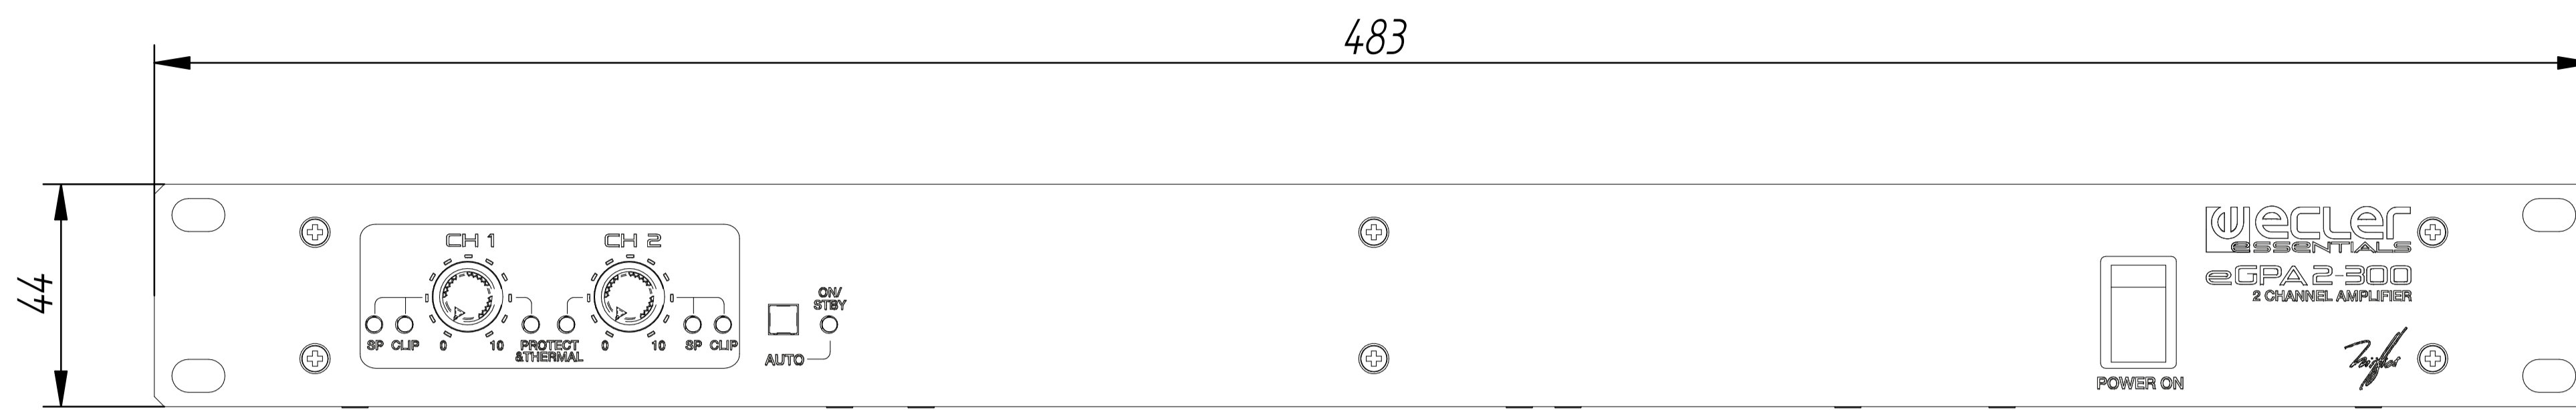

Ecler eGPA2-300 Mechanical Diagram

All the measurements are in mm

61-1042-0100

www.ecler.com