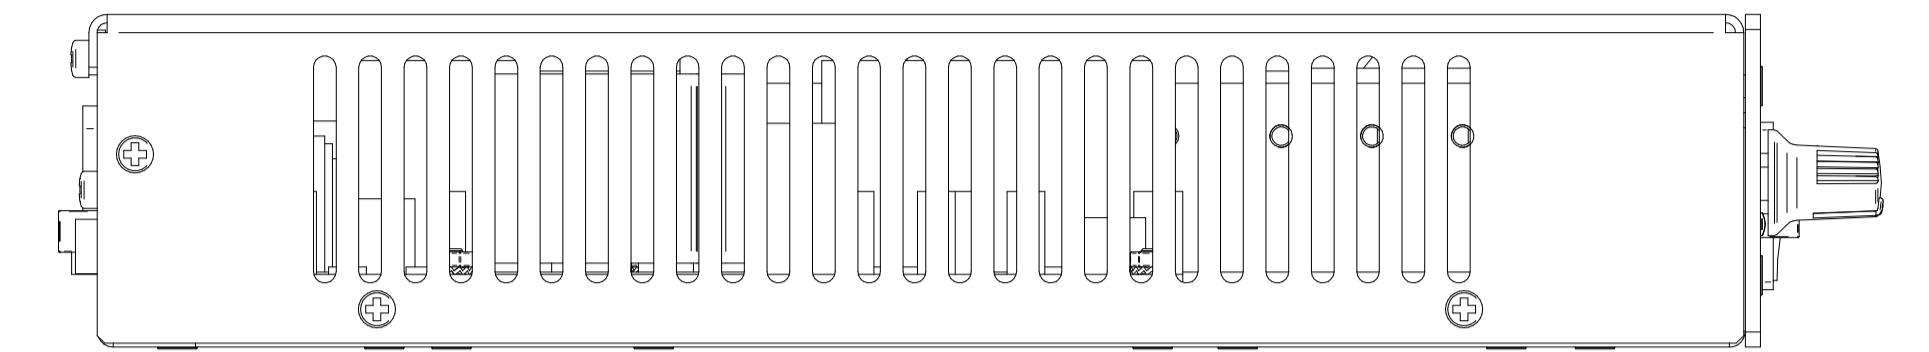

Ecler eGPA2-300 Mechanical Diagram

All the measurements are in mm

61-1042-0100

www.ecler.com