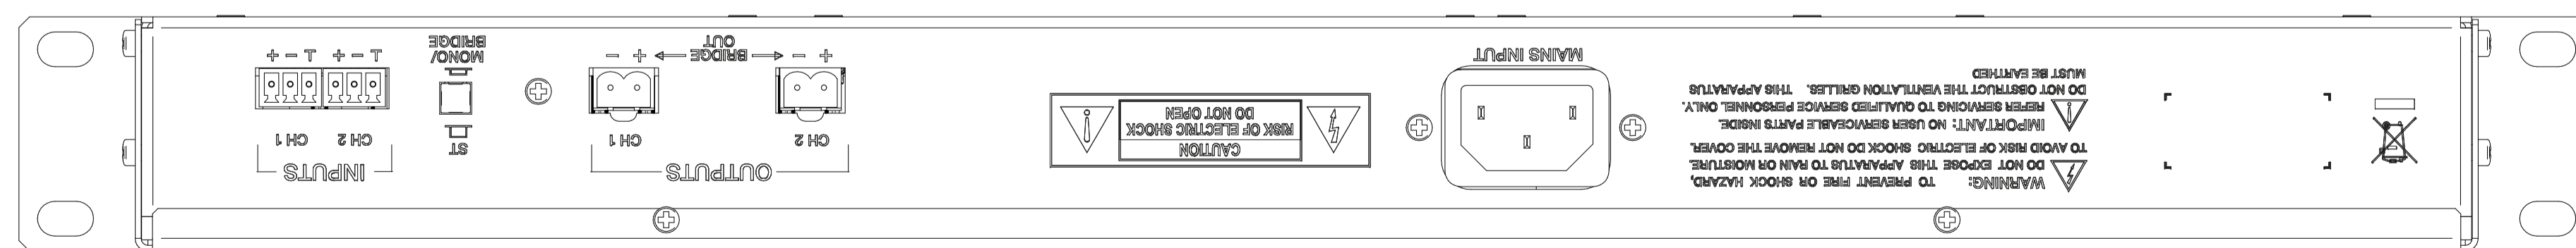

Ecler eGPA2-300 Mechanical Diagram

All the measurements are in mm

61-1042-0100

www.ecler.com