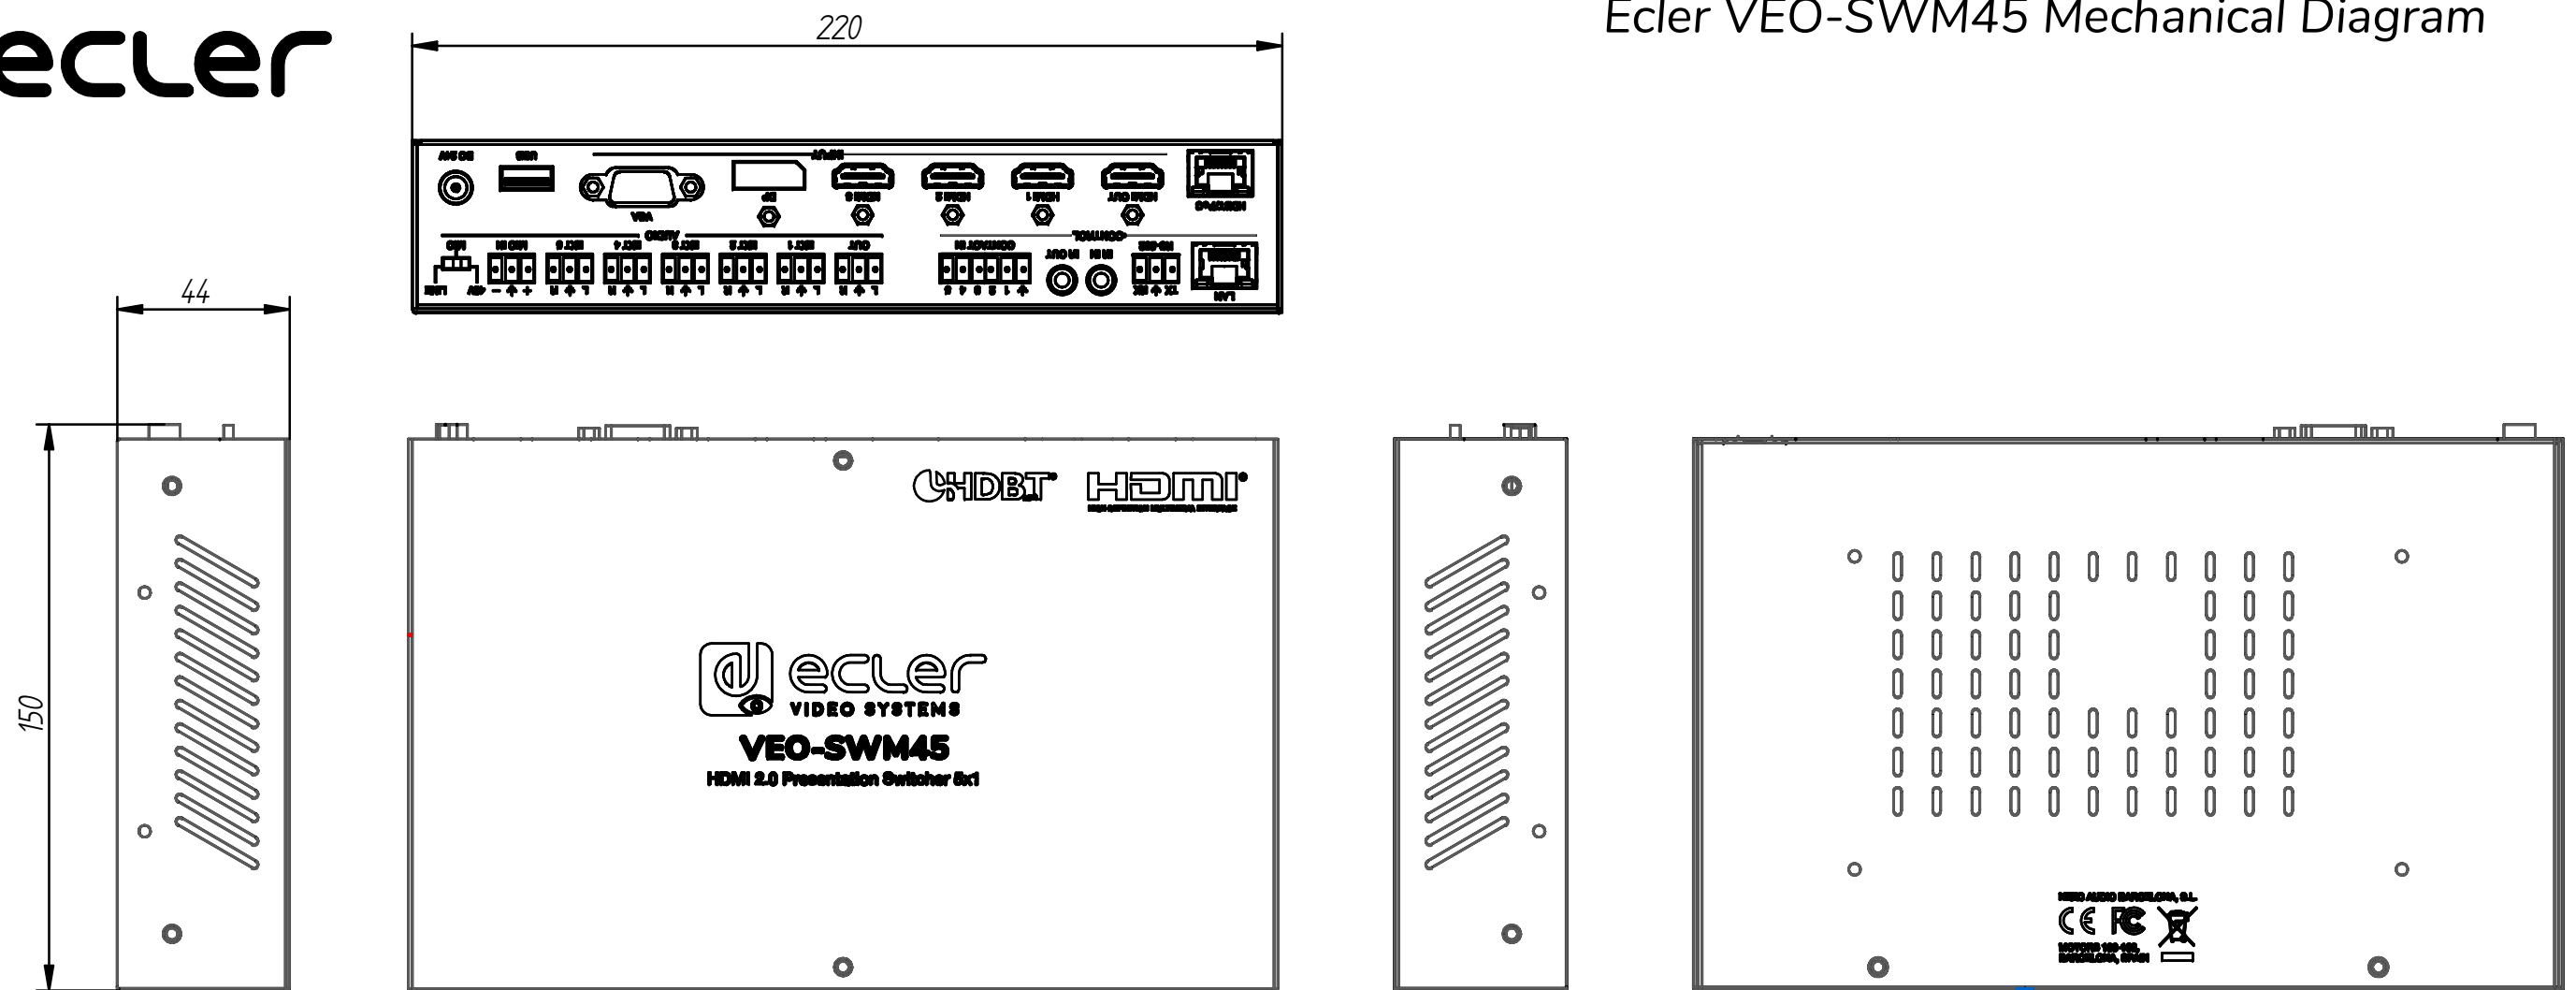

Ecler VEO-SWM45 Mechanical Diagram

All the measurements are in mm