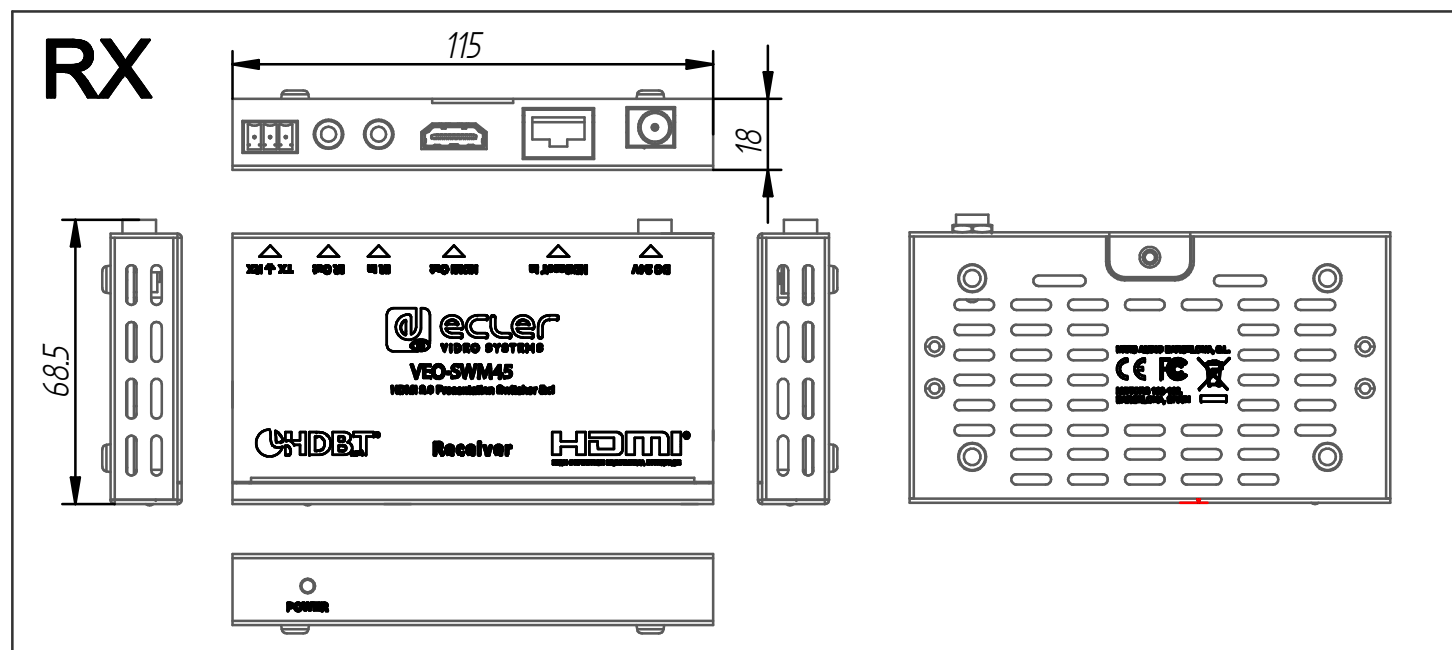

Ecler VEO-SWM45 Mechanical Diagram

All the measurements are in mm