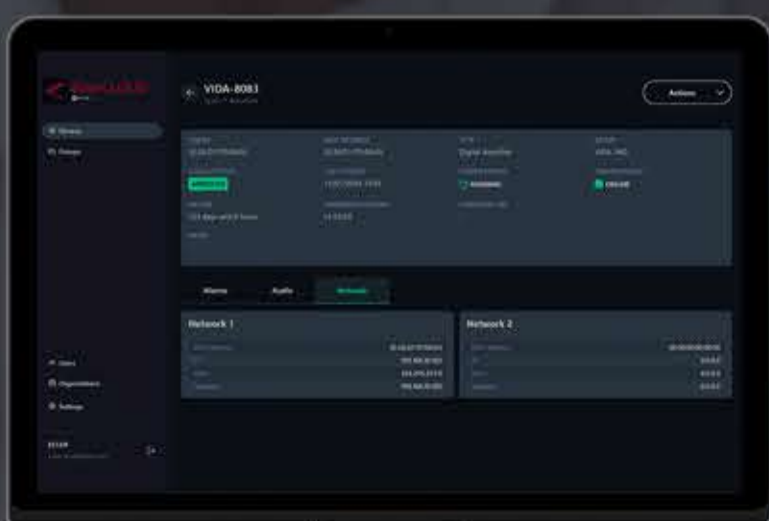

EclerCLOUD
ecler

Your Gateway to Ultimate Control and Monitoring!

ecler

ecler

EclerCLOUD

In the fast-paced world of ProAV, where efficiency, control and reliability are vital, EclerCLOUD emerges as your ultimate command center. This innovative platform empowers you to monitor, manage, and control your entire Ecler VIDA Series of amplifiers on this first stage, with ease and precision.

ecler

ecler

- 1 **Real-time Monitoring Everything in Your Space:** Keep an eye on your connected Ecler devices, ensuring optimal performance and saving time.
- 2 **Enhanced Control through Deep Dive:** Gain insights into your AV infrastructure, enabling precise adjustments as if you were there.
- 3 **Customized Options:** Tailor EclerCLOUD to your unique needs, creating a personalized experience with groups and organizations, tags and smart search.
- 4 **Remote Access:** Manage your AV systems from anywhere, at any time, through a secure and intuitive interface.
- 5 **Tailored User Permissions:** EclerCLOUD allows you to define precise roles for everyone who interacts with your organization: admins, <divers> or guests.
- 6 **Unlock the Power of Data:** EclerCLOUD provides the insights you need to become an indispensable partner for your clients.
- 7 **API for System Integrators NOC:** The EclerCLOUD API allows software developers to interact with the Ecler platform easily.