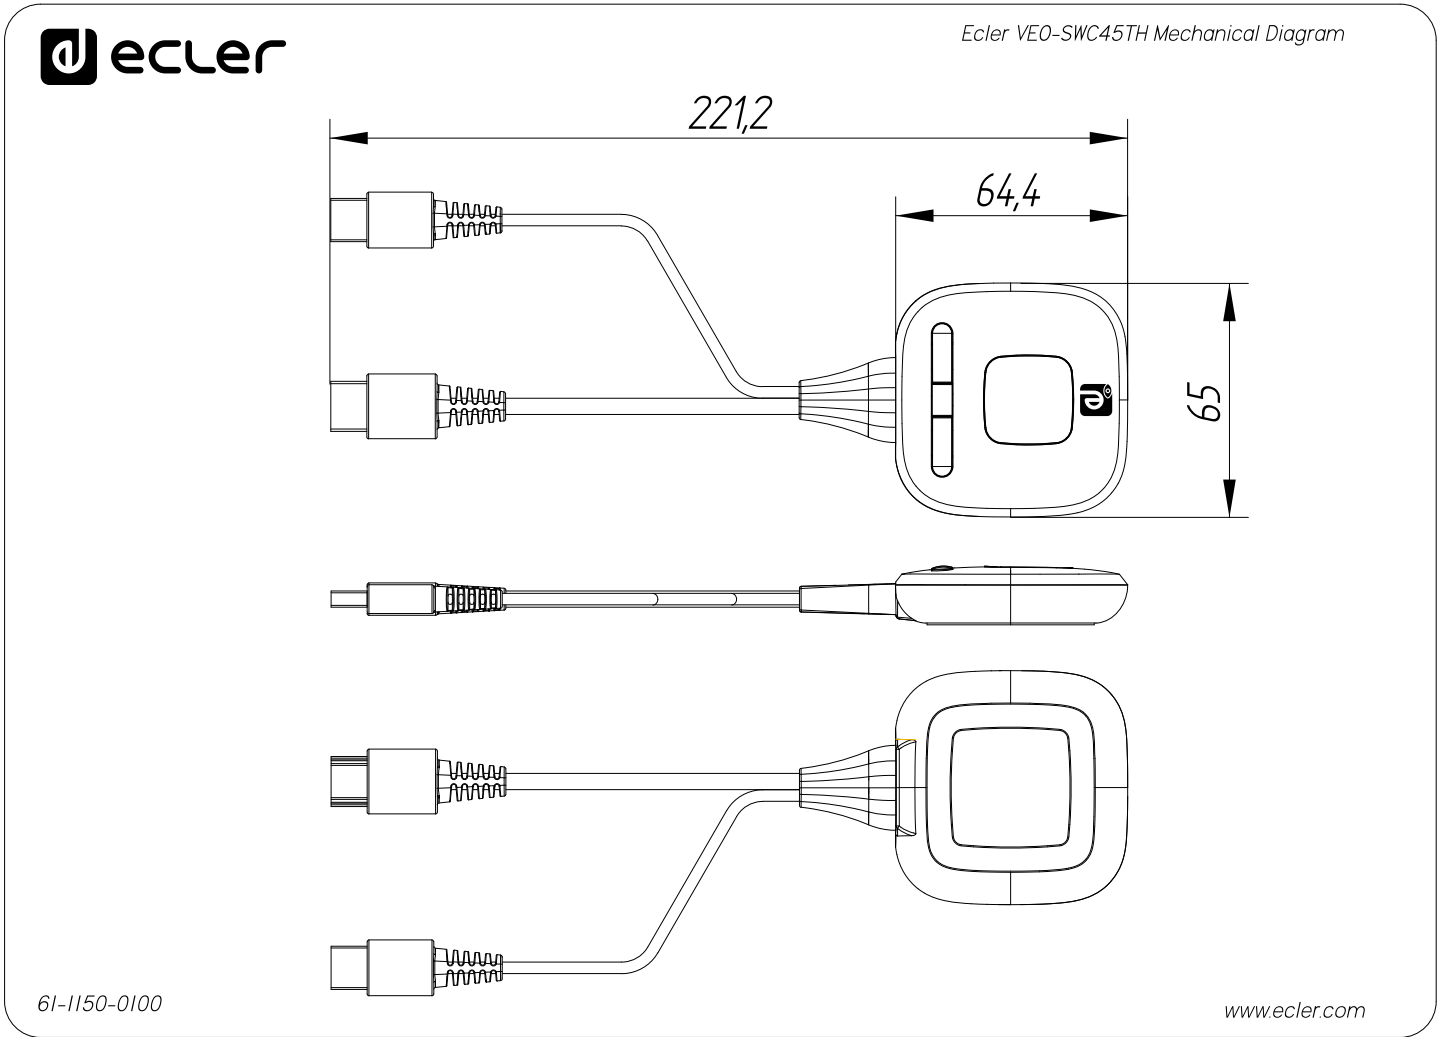

APPLICATIONS

- Education
- Corporate
- Hospitality

TECHNICAL SPECIFICATIONS

VEO-SWC45TH

Video Performances	
Video Output Connectors	HDMI® Type A Male, 1.4, 10.2Gbps
Video Input Resolutions	720p/60Hz, 1080p up to 60Hz, 2K up to 60Hz, 4K UHD up to 30Hz
Video Output Resolutions	720p/60Hz, 1080p up to 60Hz, 2K up to 60Hz, 4K UHD up to 30Hz, Latency: 1080p/60Hz: 80-120ms, 4K/30Hz: 130-170ms
Chroma Subsampling	4:4:4, 4:2:2, 4:2:0
Colour Depth	8-bit (4K 60Hz 4:4:4)
Colour Space	RGB, YCbCr, YUV
HDCP	1.4
Wireless Conferencing	Yes (Video Playback Frame Rate: 20-60fps)
Other Features	USB HID
Audio Performances	
Audio Formats	PCM
Sample Rate	44.1KHz, 48KHz
Bit Depth	Up to 24-bit
Frequency Response	20Hz-20KHz (±3dB)
Device Control	
Control Connectors	1 x USB Type A
Control Protocols	USB 2.0
Status Indicators	Input LED Multicolour
Network	
Network Connectors	WIFI IEEE 802.11 a/g/n/ac/ax (Antennas MIMO 2x2, MIMO 1x1)
Network Requirements	Compatible with 2.4 Ghz and 5GHz frequency bands, Security: AES, WPA PSK, WPA2 PSK, HTTPS
Average Streaming Bitrate	Up to 1200Mbps
Transmission Distance	Wireless Typical Coverage: 35m without obstacle (environment dependant)
Electrical	
Power Supply	USB power 5V
DC Mains Connector	USB Type A
Power Consumption	2.5W
Physical	
Operating Temperature	Min: -20°C ; -4°F Max: 60°C ; 140°F
Operating Humidity	20% - 90% RH, no condensing
Dimensions (WxHxD)	221.2 x 15 x 65 mm / 8.71 x 0.59 x 2.56 in
Weight	0.095 Kg / 0.209 lb
Shipping Dimensions (WxHxD)	230 x 30 x 95 mm / 9.06 x 1.18 x 3.74 in
Shipping Weight	0.14 Kg / 0.309 lb
Chassis Material	Metal
Finished Colour	Black

MECHANICAL DIAGRAM

All the measurements are in mm

All product characteristics are subject to variation due to production tolerances. **NEEC AUDIO BARCELONA S.L.** reserves the right to make changes or improvements in the design or manufacturing that may affect these product specifications.