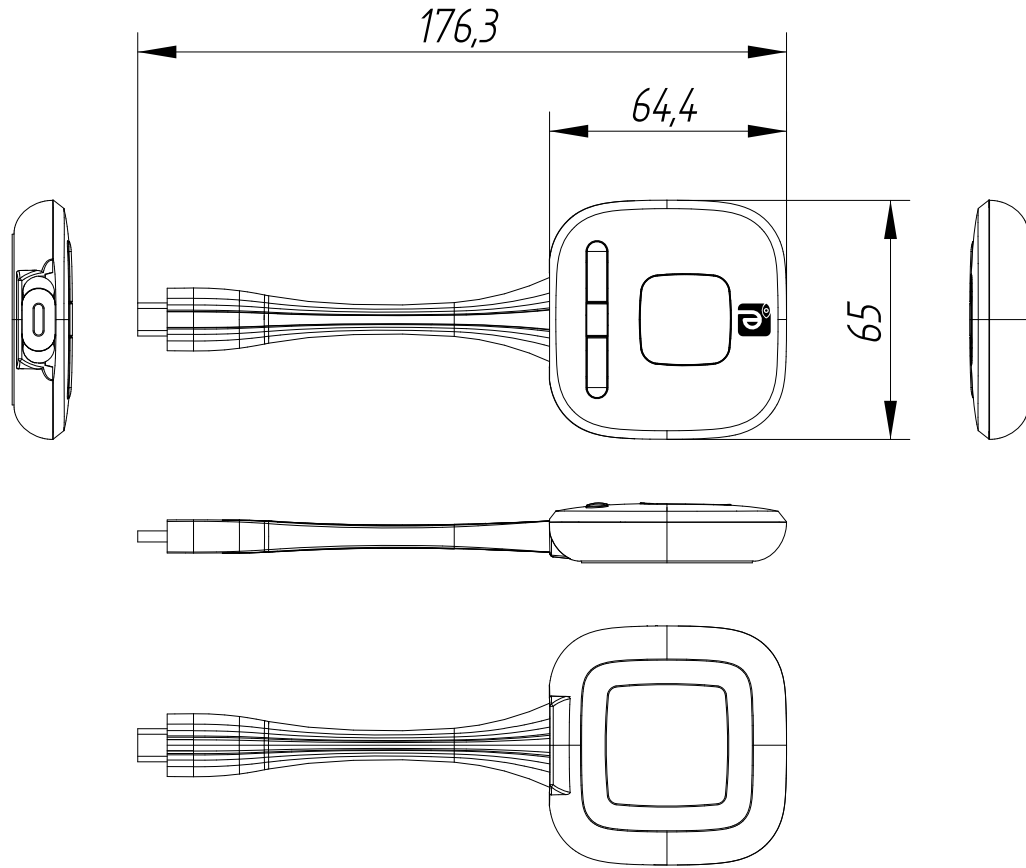

APPLICATIONS

- Education
- Corporate
- Hospitality

TECHNICAL SPECIFICATIONS

VEO-SWC45TU

Video Performances	
Video Output Connectors	USB Type C Male, DP 1.2, 1.62Gbps, 2.7Gbps ,5.4Gbps
Video Input Resolutions	720p/60Hz,1080p up to 60Hz, 2K up to 60Hz, 4K UHD up to 30Hz
Video Output Resolutions	720p/60Hz,1080p up to 60Hz, 2K up to 60Hz, 4K UHD up to 30Hz, Latency: 1080p/60Hz: 80-120ms, 4K/30Hz: 130-170ms
Chroma Subsampling	4:4:4, 4:2:2, 4:2:0
Colour Depth	8-bit (4K 60Hz 4:4:4)
Colour Space	RGB, YCbCr, YUV
HDCP	1.4
Wireless Conferencing	Yes (Video Playback Frame Rate: 20-60fps)
Other Features	USB HID
Audio Performances	
Audio Formats	PCM
Sample Rate	44.1KHz, 48KHz
Bit Depth	Up to 24-bit
Frequency Response	20Hz-20KHz (±3dB)
Device Control	
Control Connectors	1 x USB Type C
Control Protocols	USB 2.0
Status Indicators	Input LED Multicolour
Network	
Network Connectors	WIFI IEEE 802.11 a/g/n/ac/ax (Antennas MIMO 2x2, MIMO 1x1)
Network Requirements	Compatible with 2.4 Ghz and 5GHz frequency bands, Security:AES, WPA PSK, WPA2 PSK, HTTPS
Average Streaming Bitrate	Up to 1200Mbps
Transmission Distance	Wireless Typical Coverage: 35m without obstacle (environment dependant)
Electrical	
Power Supply	USB power 5V
DC Mains Connector	USB Type C
Power Consumption	3 W
Physical	
Operating Temperature	Min: -20°C ; -4°F Max: 60°C ; 140°F
Operating Humidity	20% - 90% RH, no condensing
Dimensions (WxHxD)	176.3 x 15 x 65 mm / 6.94 x 0.59 x 2.56 in
Weight	0.095 Kg / 0.209 lb
Shipping Dimensions (WxHxD)	230 x 30 x 95 mm / 9.06 x 1.18 x 3.74 in
Shipping Weight	0.14 Kg / 0.309 lb
Chassis Material	Metal
Finished Colour	Black

MECHANICAL DIAGRAM

Ecler VE0-SWC45TU Mechanical Diagram

All the measurements are in mm

6I-115I-0100

www.ecler.com

All product characteristics are subject to variation due to production tolerances. **NEEC AUDIO BARCELONA S.L.** reserves the right to make changes or improvements in the design or manufacturing that may affect these product specifications.